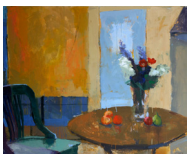

Kim Alemian

kcalemian@mac.com • 781 383 9825

KimAlemian.com

MGH *Illuminations* exhibition 2016

August 2016–January 2017

List of Work

key: oc = oil on canvas • ol = oil on linen

Agean Light
oc, 30 x 24 in
\$3,600

Pitcher
oc, 42 x 53 in
\$7,000

Iris Emergence
ol, 21 x 18 in
\$2,800

As She Turned
oc, 36 x 24 in
\$3,800

Light Shaft + Fruit Bowl
ol, 30 x 40 in
\$5,000

Forsythia 2015
ol, 36 x 48 in
\$5,200

Apothecary + Yellow Tulips
ol, 36 x 36 in
\$5,000

Light Shaft + Apothecary
ol, 36 x 48 in
\$5,200

Siberian Iris
oc, 41 x 41 in (framed)
\$5,200

Pitcher + Peaches
oc, 22 x 28 in
\$3,000

Delphiniums
oc, 42 x 53 in
\$7,000

Tuscan Hills
oc, 23 x 29 in (framed)
\$3,000