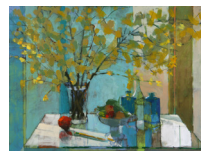

Kim Alemian

kcalemian@mac.com • 781 383 9825

KimAlemian.com

MGH *Illuminations* exhibition 2016

August 2016–January 2017

List of Work

key: oc = oil on canvas • ol = oil on linen

Agean Light
oc, 30 x 24 in
\$3,600

Pitcher
oc, 42 x 53 in
\$7,000

Iris Emergence
ol, 21 x 18 in
\$2,800

As She Turned
oc, 36 x 24 in
\$3,800

Light Shaft + Fruit Bowl
ol, 30 x 40 in
\$5,000

Forsythia 2015
ol, 36 x 48 in
\$5,200

Apothecary + Yellow Tulips
ol, 36 x 36 in
\$5,000

Light Shaft + Apothecary
ol, 36 x 48 in
\$5,200

Siberian Iris
oc, 41 x 41 in (framed)
\$5,200

Pitcher + Peaches
oc, 22 x 28 in
\$3,000

Delphiniums
oc, 42 x 53 in
\$7,000

Tuscan Hills
oc, 23 x 29 in (framed)
\$3,000